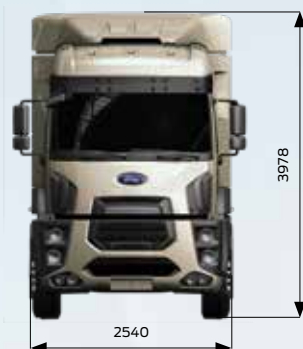

FORD TRUCKS 1842T EURO6

TRUCKS

Basic Features

Vehicle Type	Tractor
Axle	4x2
Emission	Euro 6
Cabin Type	Extra High Roof Sleeper Cab
Wheelbase (mm)	3600

Engine

Type	Ecotorq 12,7 liters
Displacement (cc)	12740
Bore x Stroke	130 mm x 160 mm
Power	420 PS (308,9 kW) / 1800 rpm
Torque	2150 Nm / 1000-1300 rpm
Compression Ratio	17 +/- 0,5 : 1
Oil Filling Volume	50 L
Coolant Volume	37 L (57 L with Intarder)

Transmission

Clutch	430 mm Single Disc
Manuel Transmission / Ratios (1. gear - 16. gear)	ZF 16S 2230 (13,805 - 0,836)
Automated Transmission / Ratios (1. gear - 12. gear)	ZF 12 TX 2210 (16,688-1)

Steering

Power Assisted Single Circuit

Chassis

Chassis Thickness	10 mm
Chassis Strength	500 MPa
Suspension (Front / Rear)	90 mm Parabolic Leaf Springs / Air Suspension
Axle	Single Reduction
Axle Ratio - 1200 mm 5 th Wheel (Manual / Automated)	3,08 / 2,64
Axle Ratio - 1100 mm 5 th Wheel (Manual / Automated)	2,85 / 2,47
Tyres - 1200 mm 5 th Wheel (Manual / Automated)	295/80 R 22,5
Tyres - 1100 mm 5 th Wheel (Manual / Automated)	315/70 R 22,5
Wheel Rim	Steel Wheel (22,5 x 9)

IČO: 45 599 165, IČ DPH: SK2023052273

Dimensions (mm)

5 th Wheel Height	1200
Front Overhang	1500
Wheelbase	3600
Overall Length	6150
Overall Cab Length	2305
Total Height	3950 (Extra High Roof) ; 3104 (Low Roof)
Overall Vehicle Width (Excluding Mirrors)	2540
Chassis Width	866
Rear Overhang	1050
Chassis Height-Front	225
Chassis Height-Rear	285
Ground Clearance-Front	320
Ground Clearance-Rear	360
Turning Radius	7500